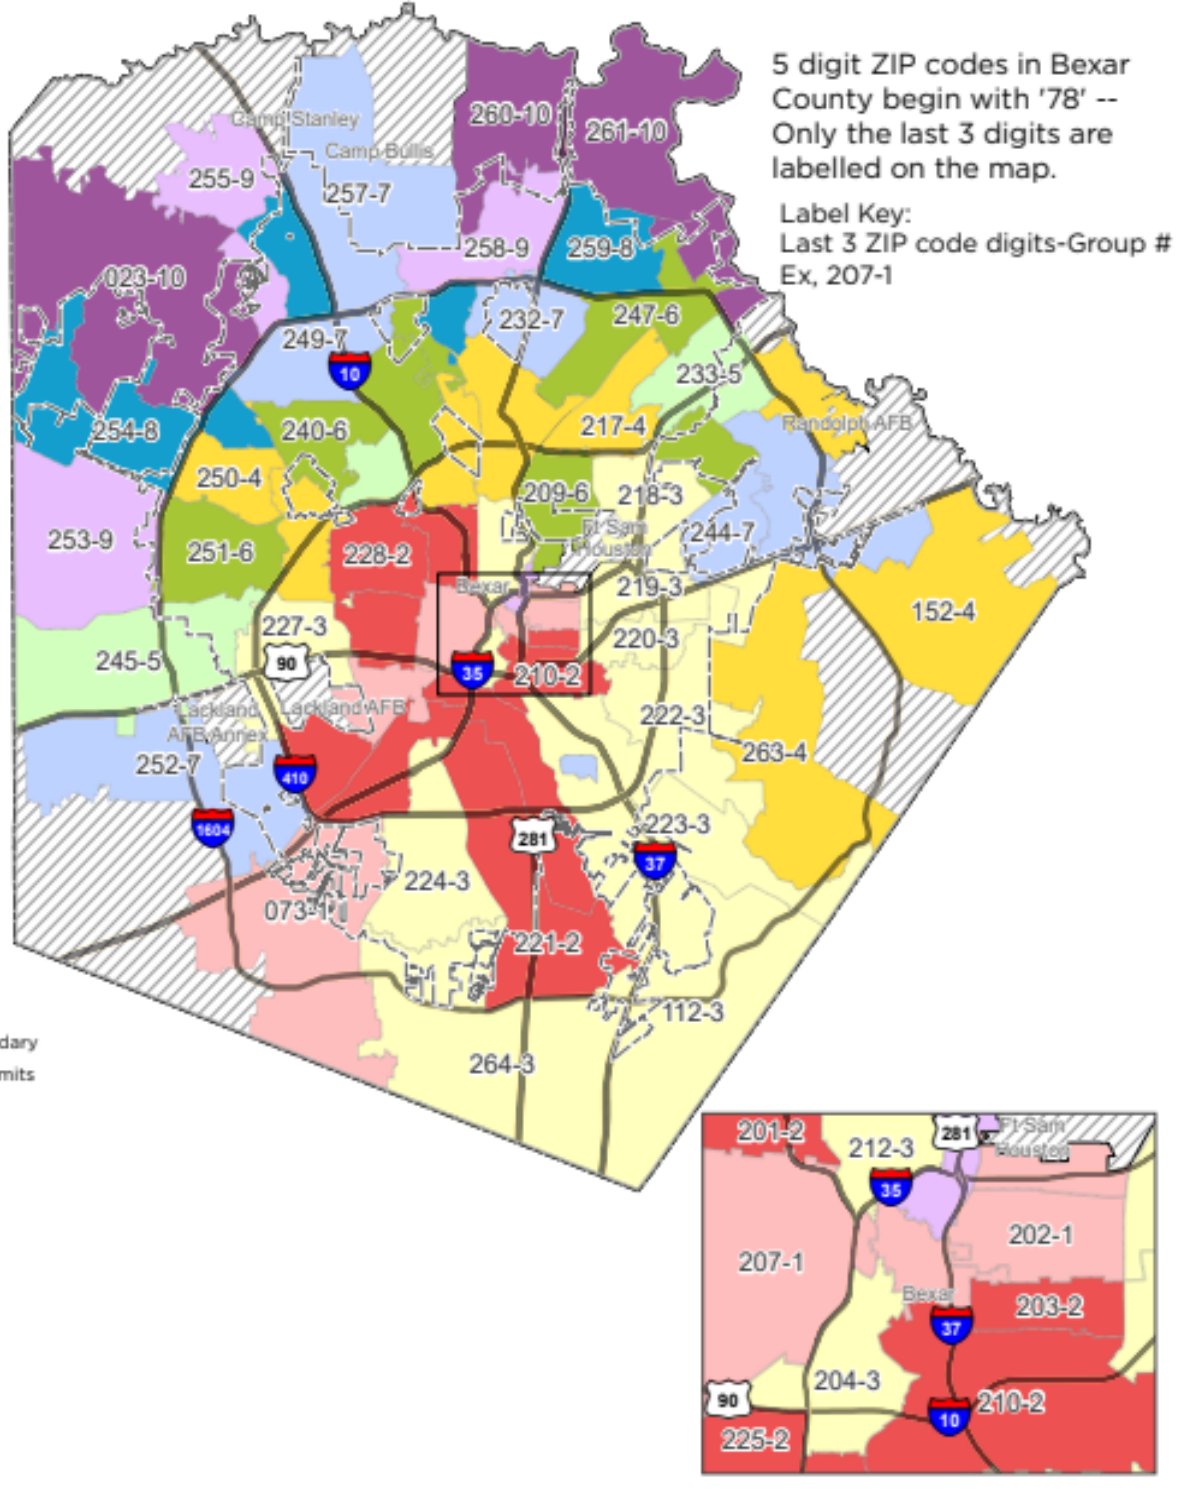

## MTW & EHV SAFMR FY22 Payment Standards

Apply MTW, EHV, VASH and Mainstream programs.

Effective Date 1/1/22 and Recert IP 3/1/22

Group	Zip Code
1	78073, 78202*, 78205*, 78207, 78208*, 78226
2	78201, 78203*, 78210, 78211, 78214, 78221, 78225, 78228, 78237, 78242
3	78112, 78204*, 78212, 78218, 78219, 78220, 78222, 78223, 78224, 78227, 78264
4	78148, 78152, 78213, 78216, 78217, 78238, 78250, 78263
5	78229, 78233, 78245
6	78209, 78230, 78231, 78239, 78240, 78247, 78251
7	78109, 78232, 78235, 78244, 78249, 78252, 78257
8	78248, 78254, 78256, 78259
9	78215, 78253, 78255, 78258
10	78023, 78260, 78261, 78266

\* ZIP Codes covered by the exception overlay

Zip Code Group	Bedroom						
	0	1	2	3	4	5	6
<b>1</b>	\$608	\$713	\$865	\$1,112	\$1,368	\$1,573	\$1,778
<b>2</b>	\$642	\$756	\$917	\$1,183	\$1,460	\$1,679	\$1,898
<b>3</b>	\$722	\$846	\$1,026	\$1,321	\$1,625	\$1,868	\$2,112
<b>4</b>	\$780	\$922	\$1,117	\$1,435	\$1,772	\$2,038	\$2,303
<b>5</b>	\$827	\$970	\$1,180	\$1,530	\$1,900	\$2,185	\$2,470
<b>6</b>	\$884	\$1,045	\$1,264	\$1,625	\$2,005	\$2,305	\$2,606
<b>7</b>	\$941	\$1,112	\$1,349	\$1,739	\$2,140	\$2,461	\$2,782
<b>8</b>	\$988	\$1,159	\$1,406	\$1,815	\$2,233	\$2,567	\$2,902
<b>9</b>	\$1,088	\$1,278	\$1,554	\$2,000	\$2,466	\$2,836	\$3,205
<b>10</b>	\$1,159	\$1,368	\$1,658	\$2,138	\$2,632	\$3,026	\$3,421

## Local Small Area Fair Market Rent (SAFMR) - Fiscal Year 2022

Payment Standards are used to calculate the maximum subsidy that the PHA will pay each month toward rent and utilities for families with Housing Choice Vouchers or Emergency Housing Vouchers. ZIP codes have been grouped into 10 Groups. Payment standards vary by Group and unit size. Please refer to the SAFMR Payment Standard Look-up Tables when using this map.

NOTE: Some ZIP codes extend beyond the Bexar County. For a simpler map, these have been masked at the county line so only the portion of the ZIP code within the county is displayed.